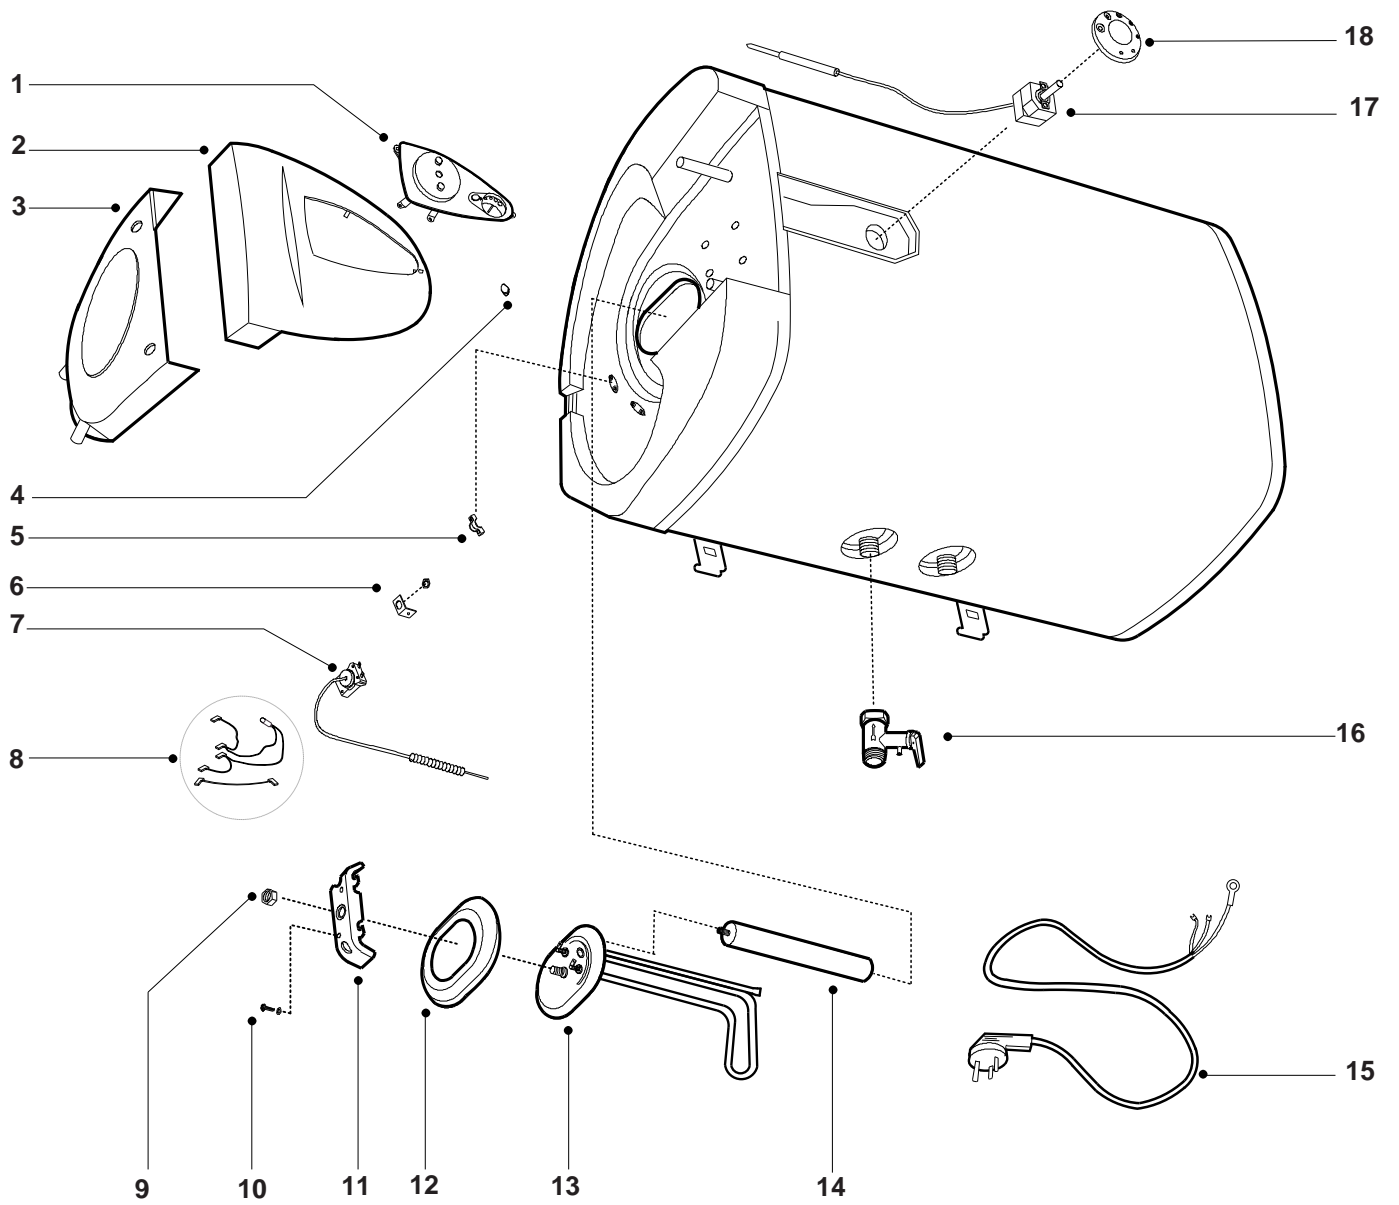

SPARE PARTS EXPLODED VIEW
ELECTRIC WATER HEATER GEYSER
Models

TI-SHAPE 50 H QB EE

TI-SHAPE 80 H QB EE

TI-SHAPE 100 H QB EE

Edition 1 of 21 July 2004

MODEL	CODE	SERIAL NO.VALIDITY	REF.
TI-SHAPE 50 H QB EE	504307	040601	A
TI-SHAPE 80 H QB EE	504278	040601	B
TI-SHAPE 100 H QB EE	504279	040601	C

ER2004630084901001

PART.	CODE	DESCRIPTION	REF.	NOTE
1	977087	Control panel RS80		
2	977077	Front cover RS		
3	977078	Small plastic cover		
4	977079	Screw hole cover RS80		
5	573266	Cable clip		
6	977129	Thermostat supporter		
7	65150046	Thermostat 115		
8	65150047	Wiring harness with lamp		
9	570127	Nut M8		
10	976492	Screw with washer		
11	976203	Flange bracket		
12	976023	Flange gasket		
13	65150048	HE TI-SHAPE		
14	977127	Anode		
15	977399	SHUKO power cable		
16	976687	Safety valve		
17	65150011	Function thermostat 80		
18	977088	Knob		
19	976160	Installation accessory		